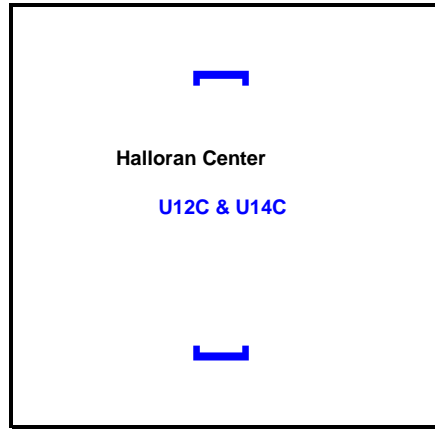

Danville Area Soccer Association
Field Layout - Spring 2016

BOTTOM FIELDS

Goodwin Field

Halloran Center Field

Halloran West Field

W

W
I
N
T
E
R

A
V
E