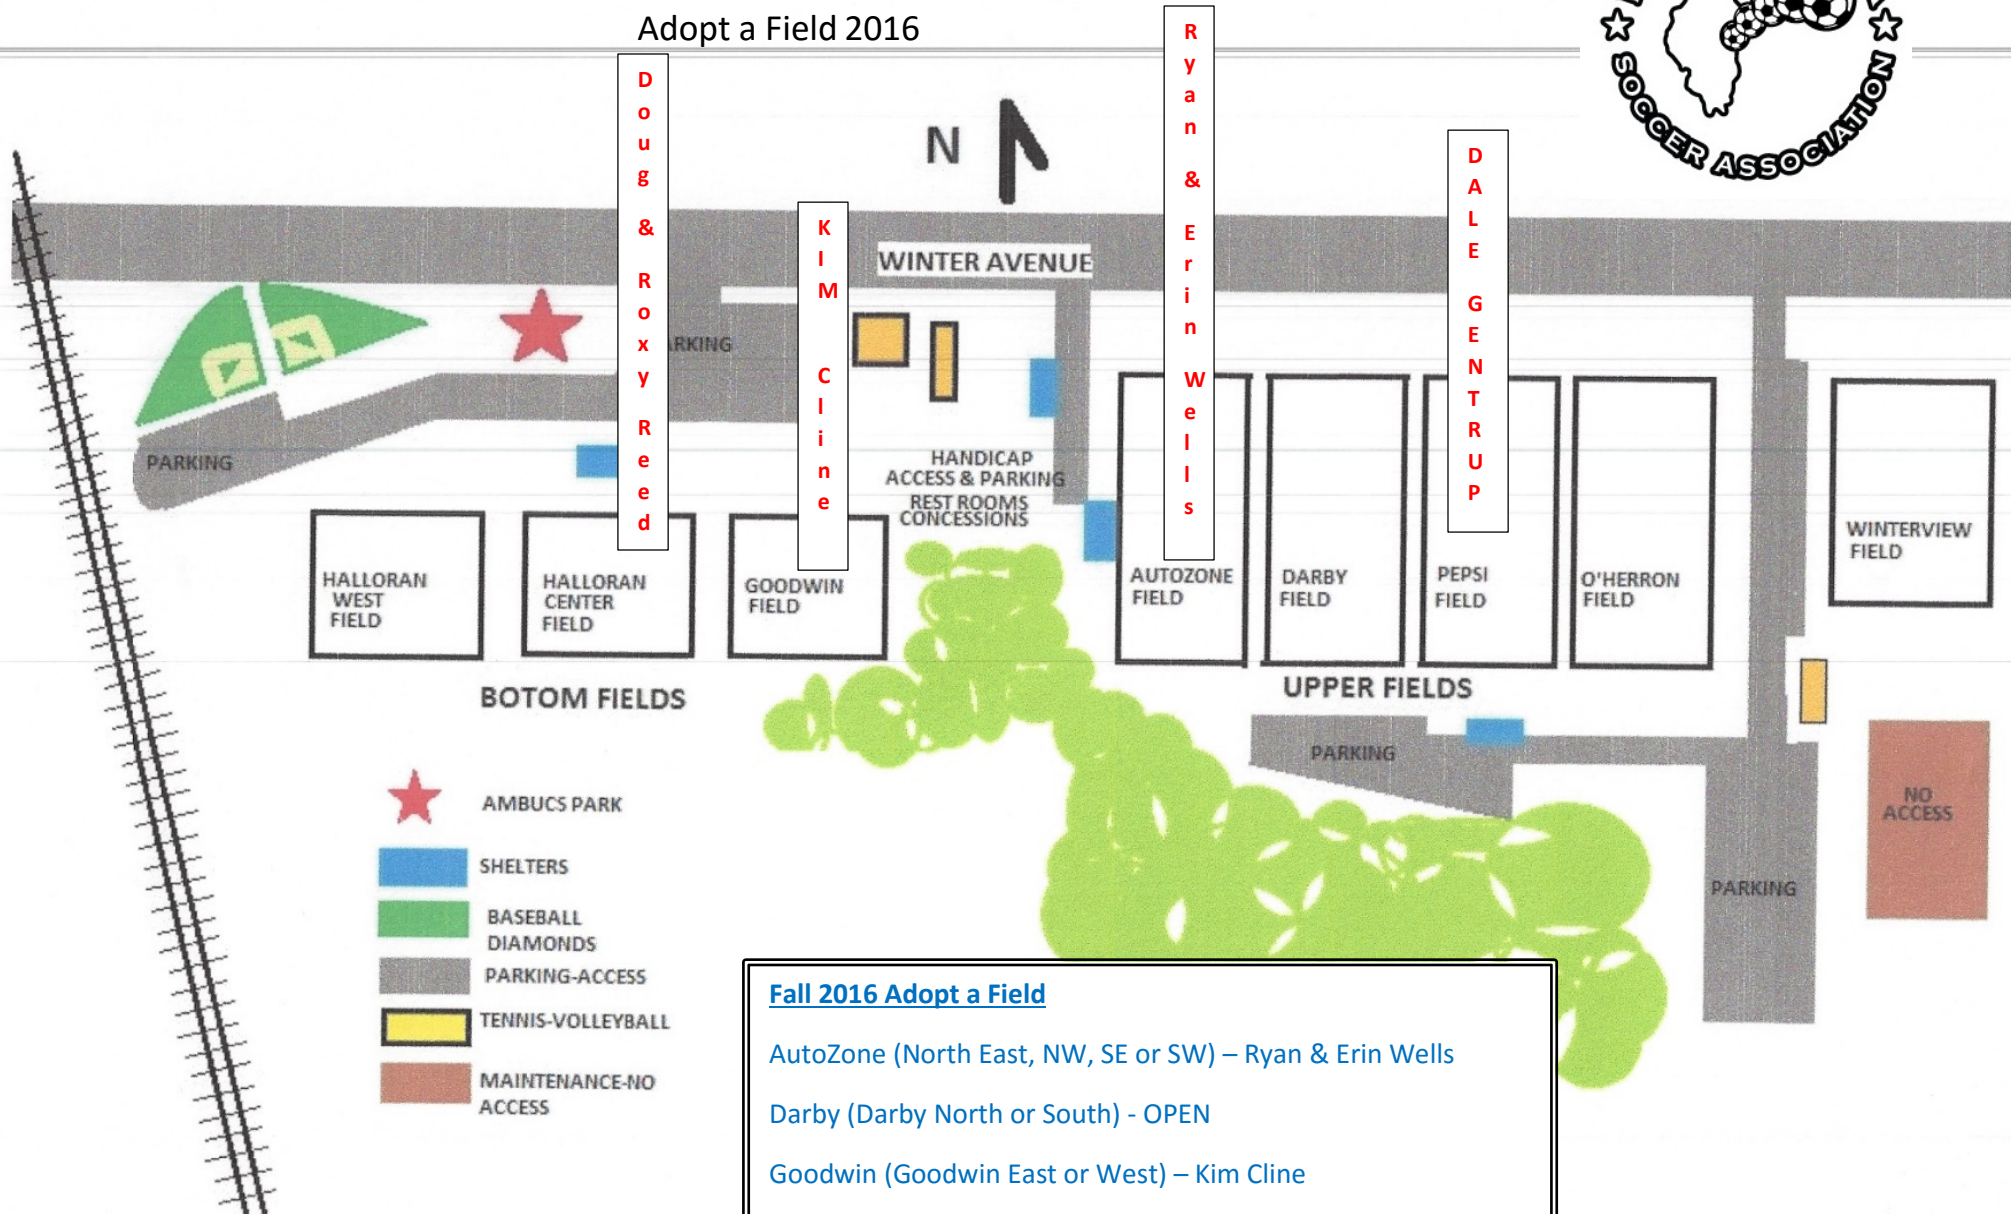

Adopt a Field 2016

Fall 2016 Adopt a Field

AutoZone (North East, NW, SE or SW) – Ryan & Erin Wells

Darby (Darby North or South) - OPEN

Goodwin (Goodwin East or West) – Kim Cline

Pepsi Field – Dale Gentrup

Halloran Center Field – Roxy Reed

[Schedules](#)